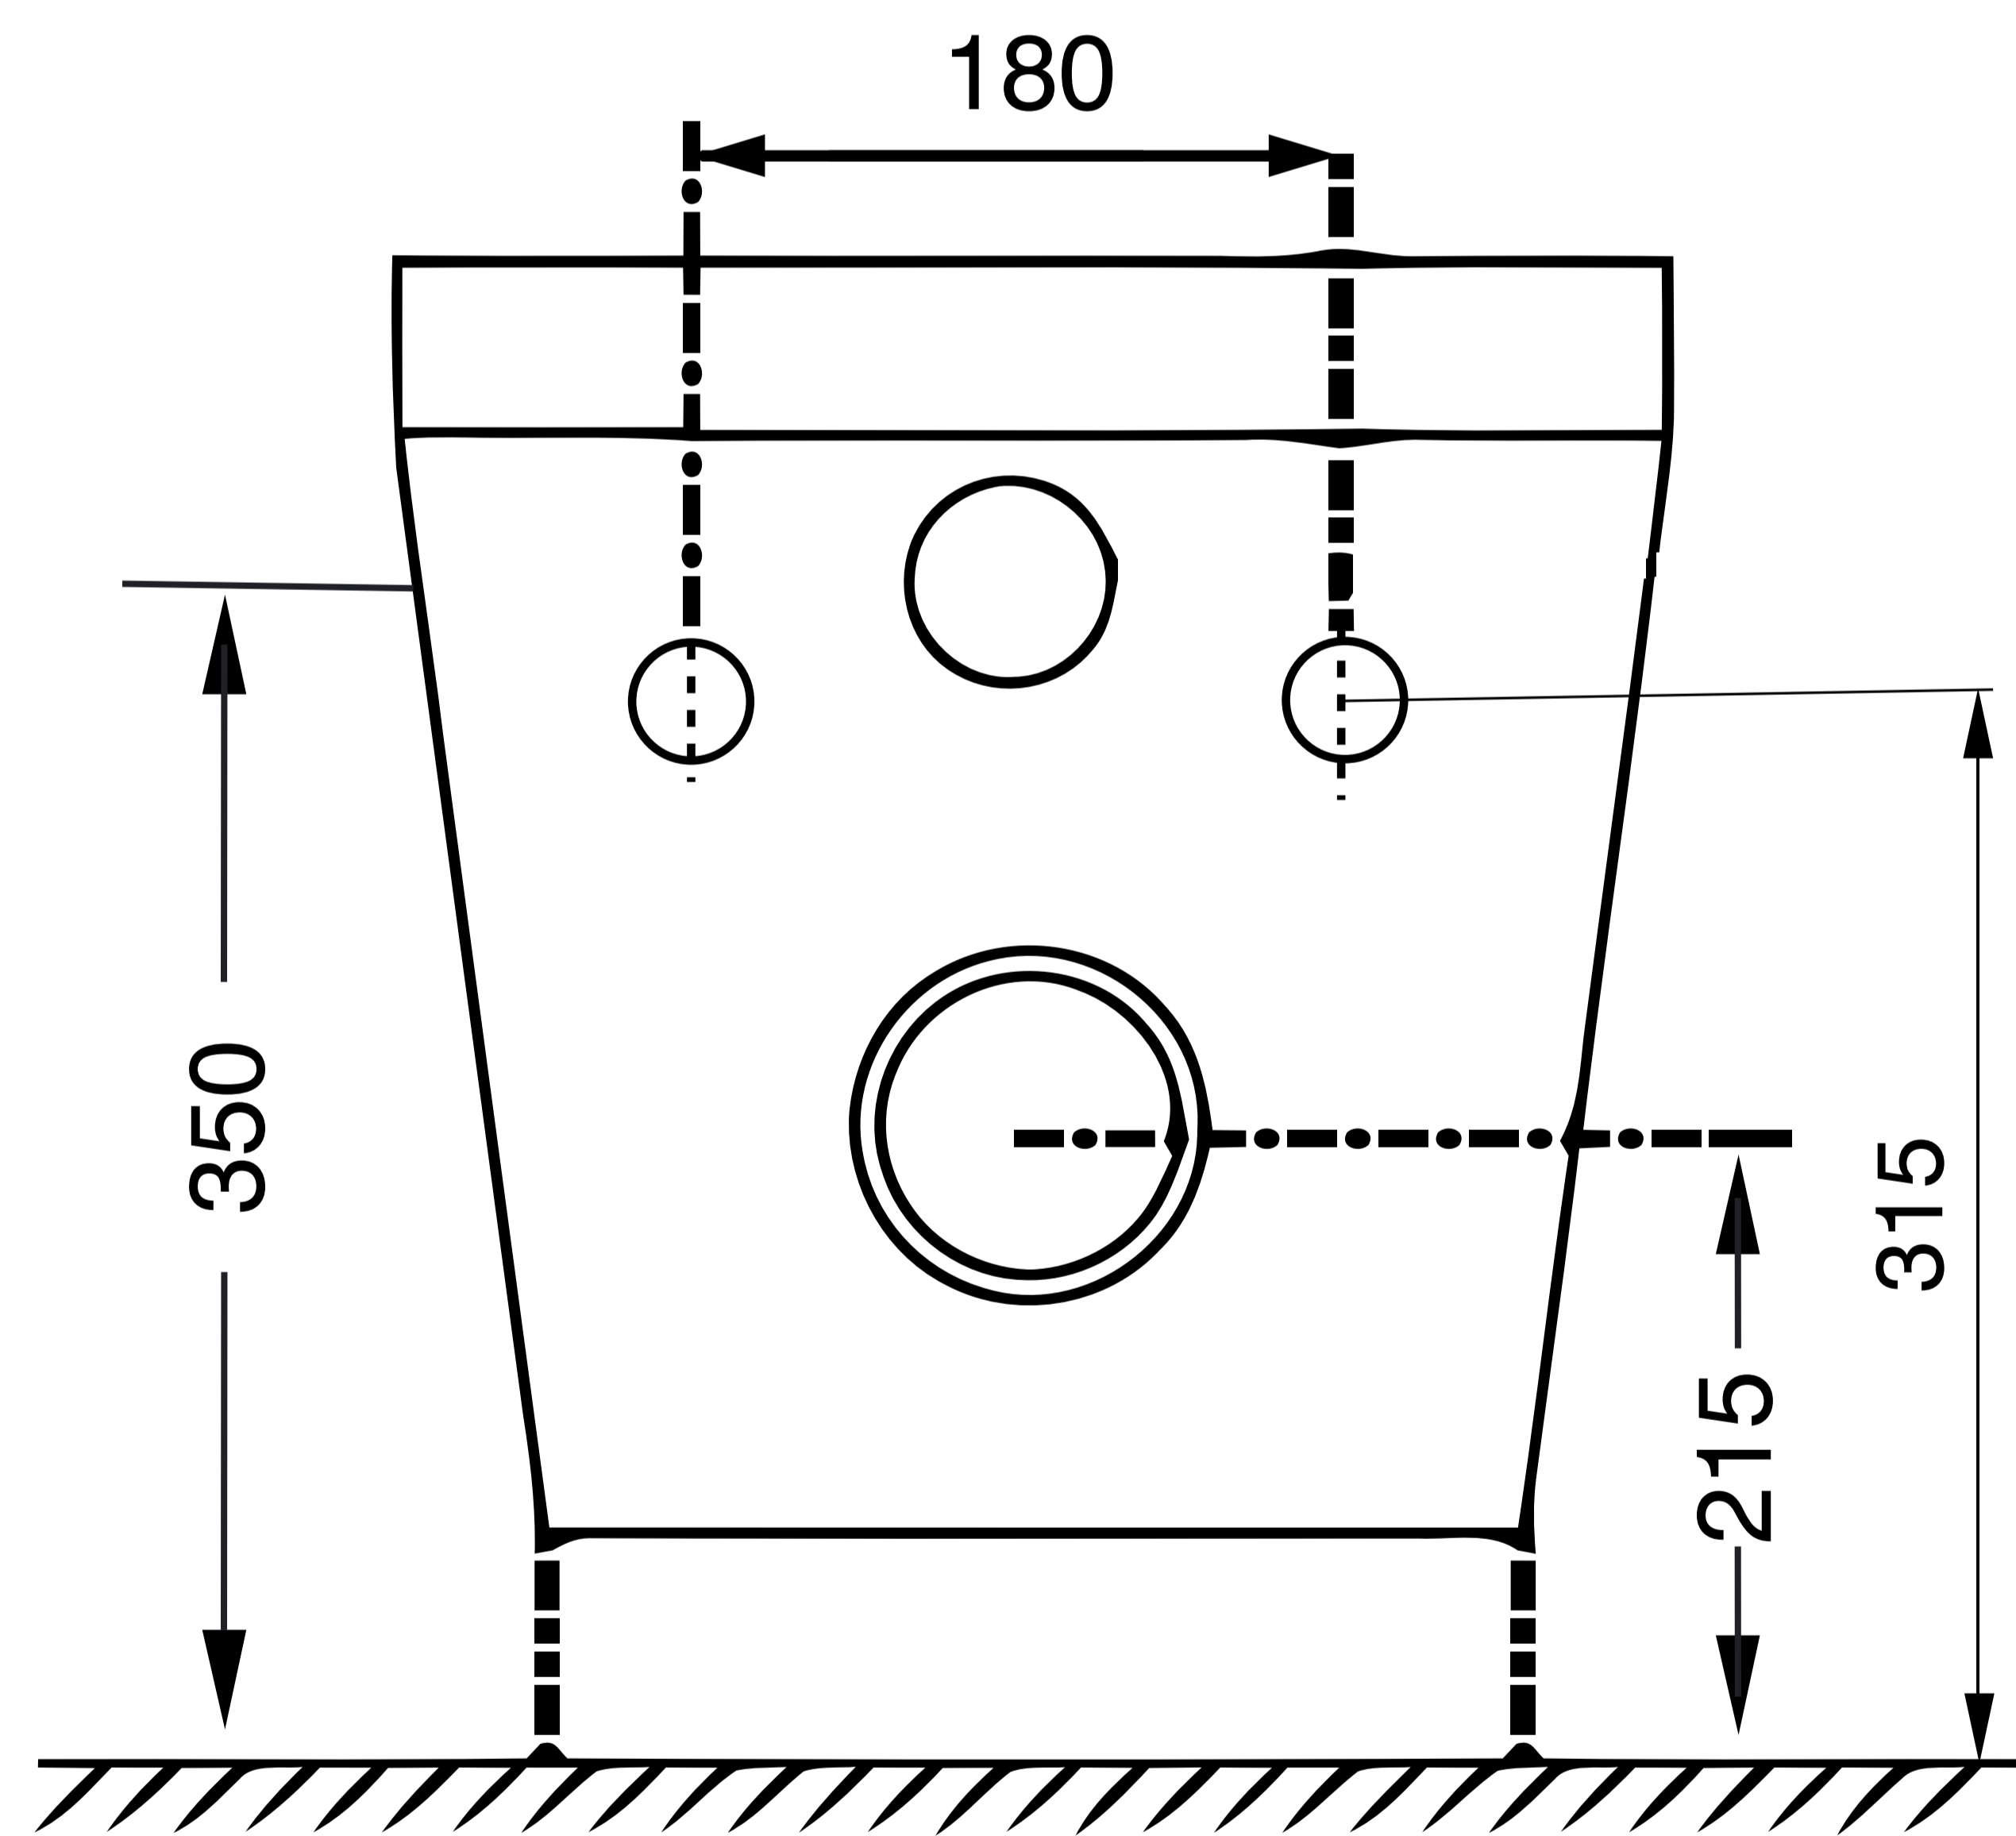

# Rimless WC With Slim UF Seat Cover

Product Code : 1843

## Technical Drawing

All dimension are in **mm**