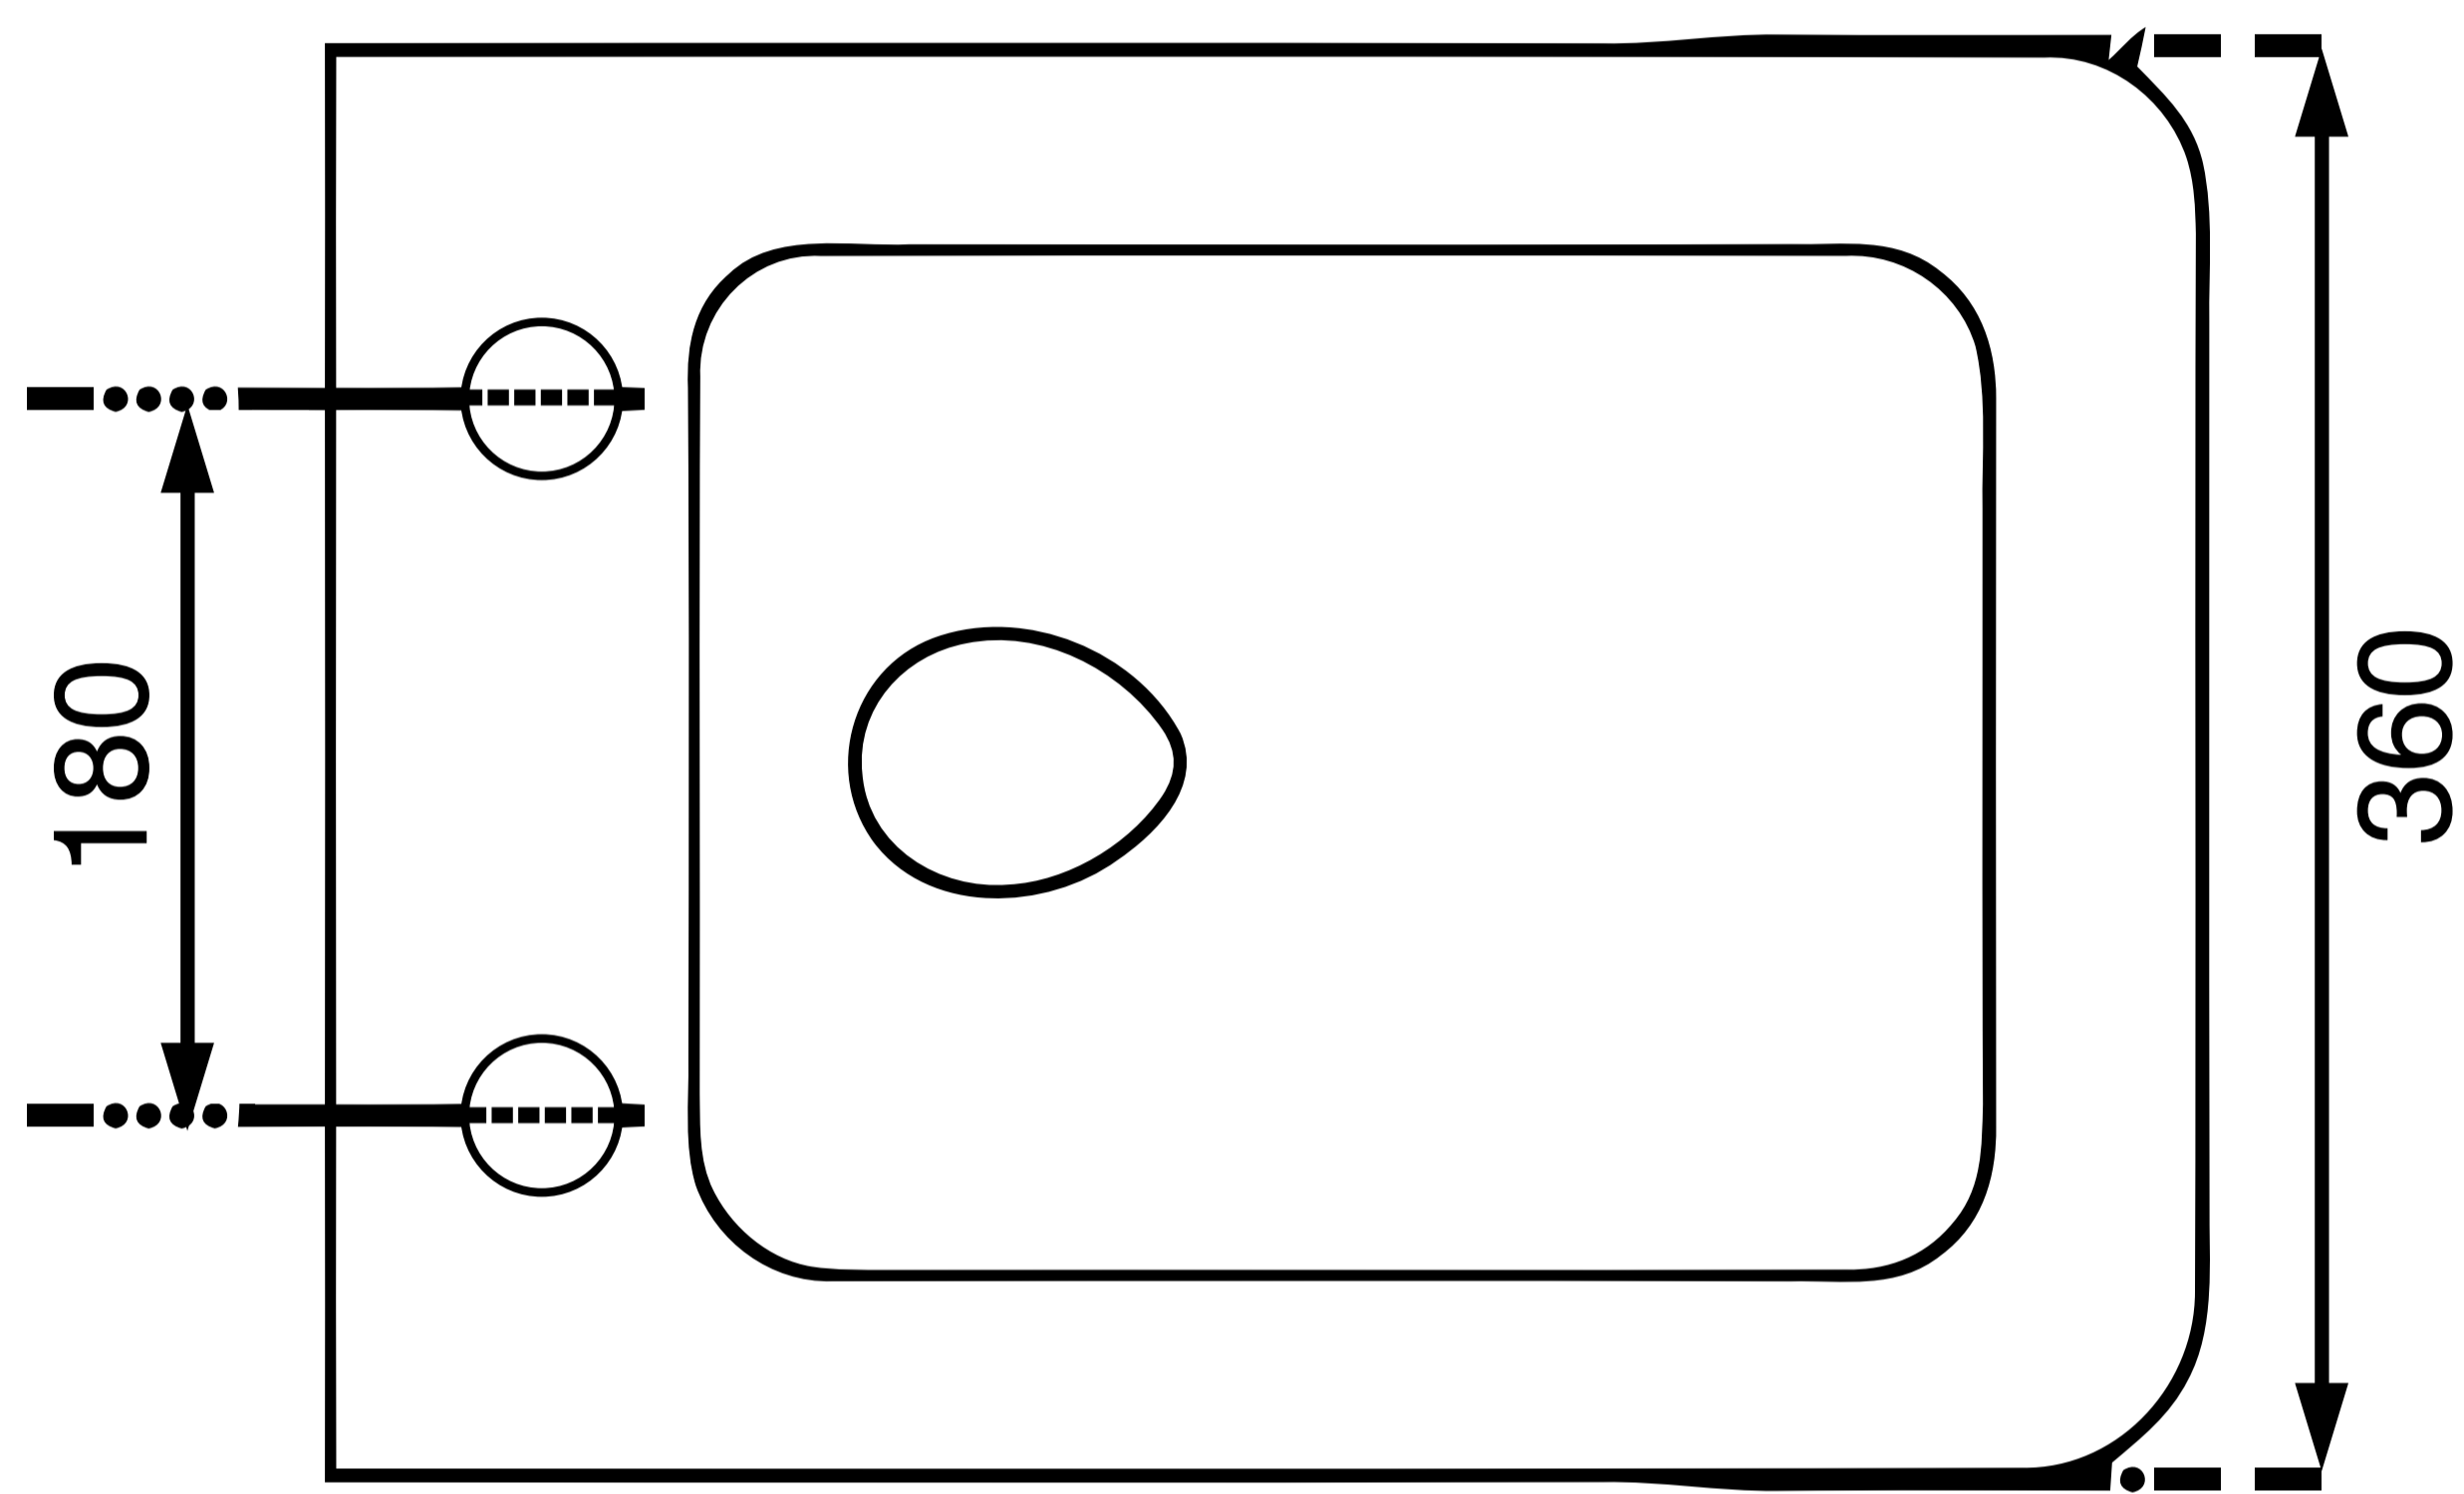

# Rimless WC With Slim UF Seat Cover

Product Code : 1843

## Technical Drawing

All dimension are in **mm**