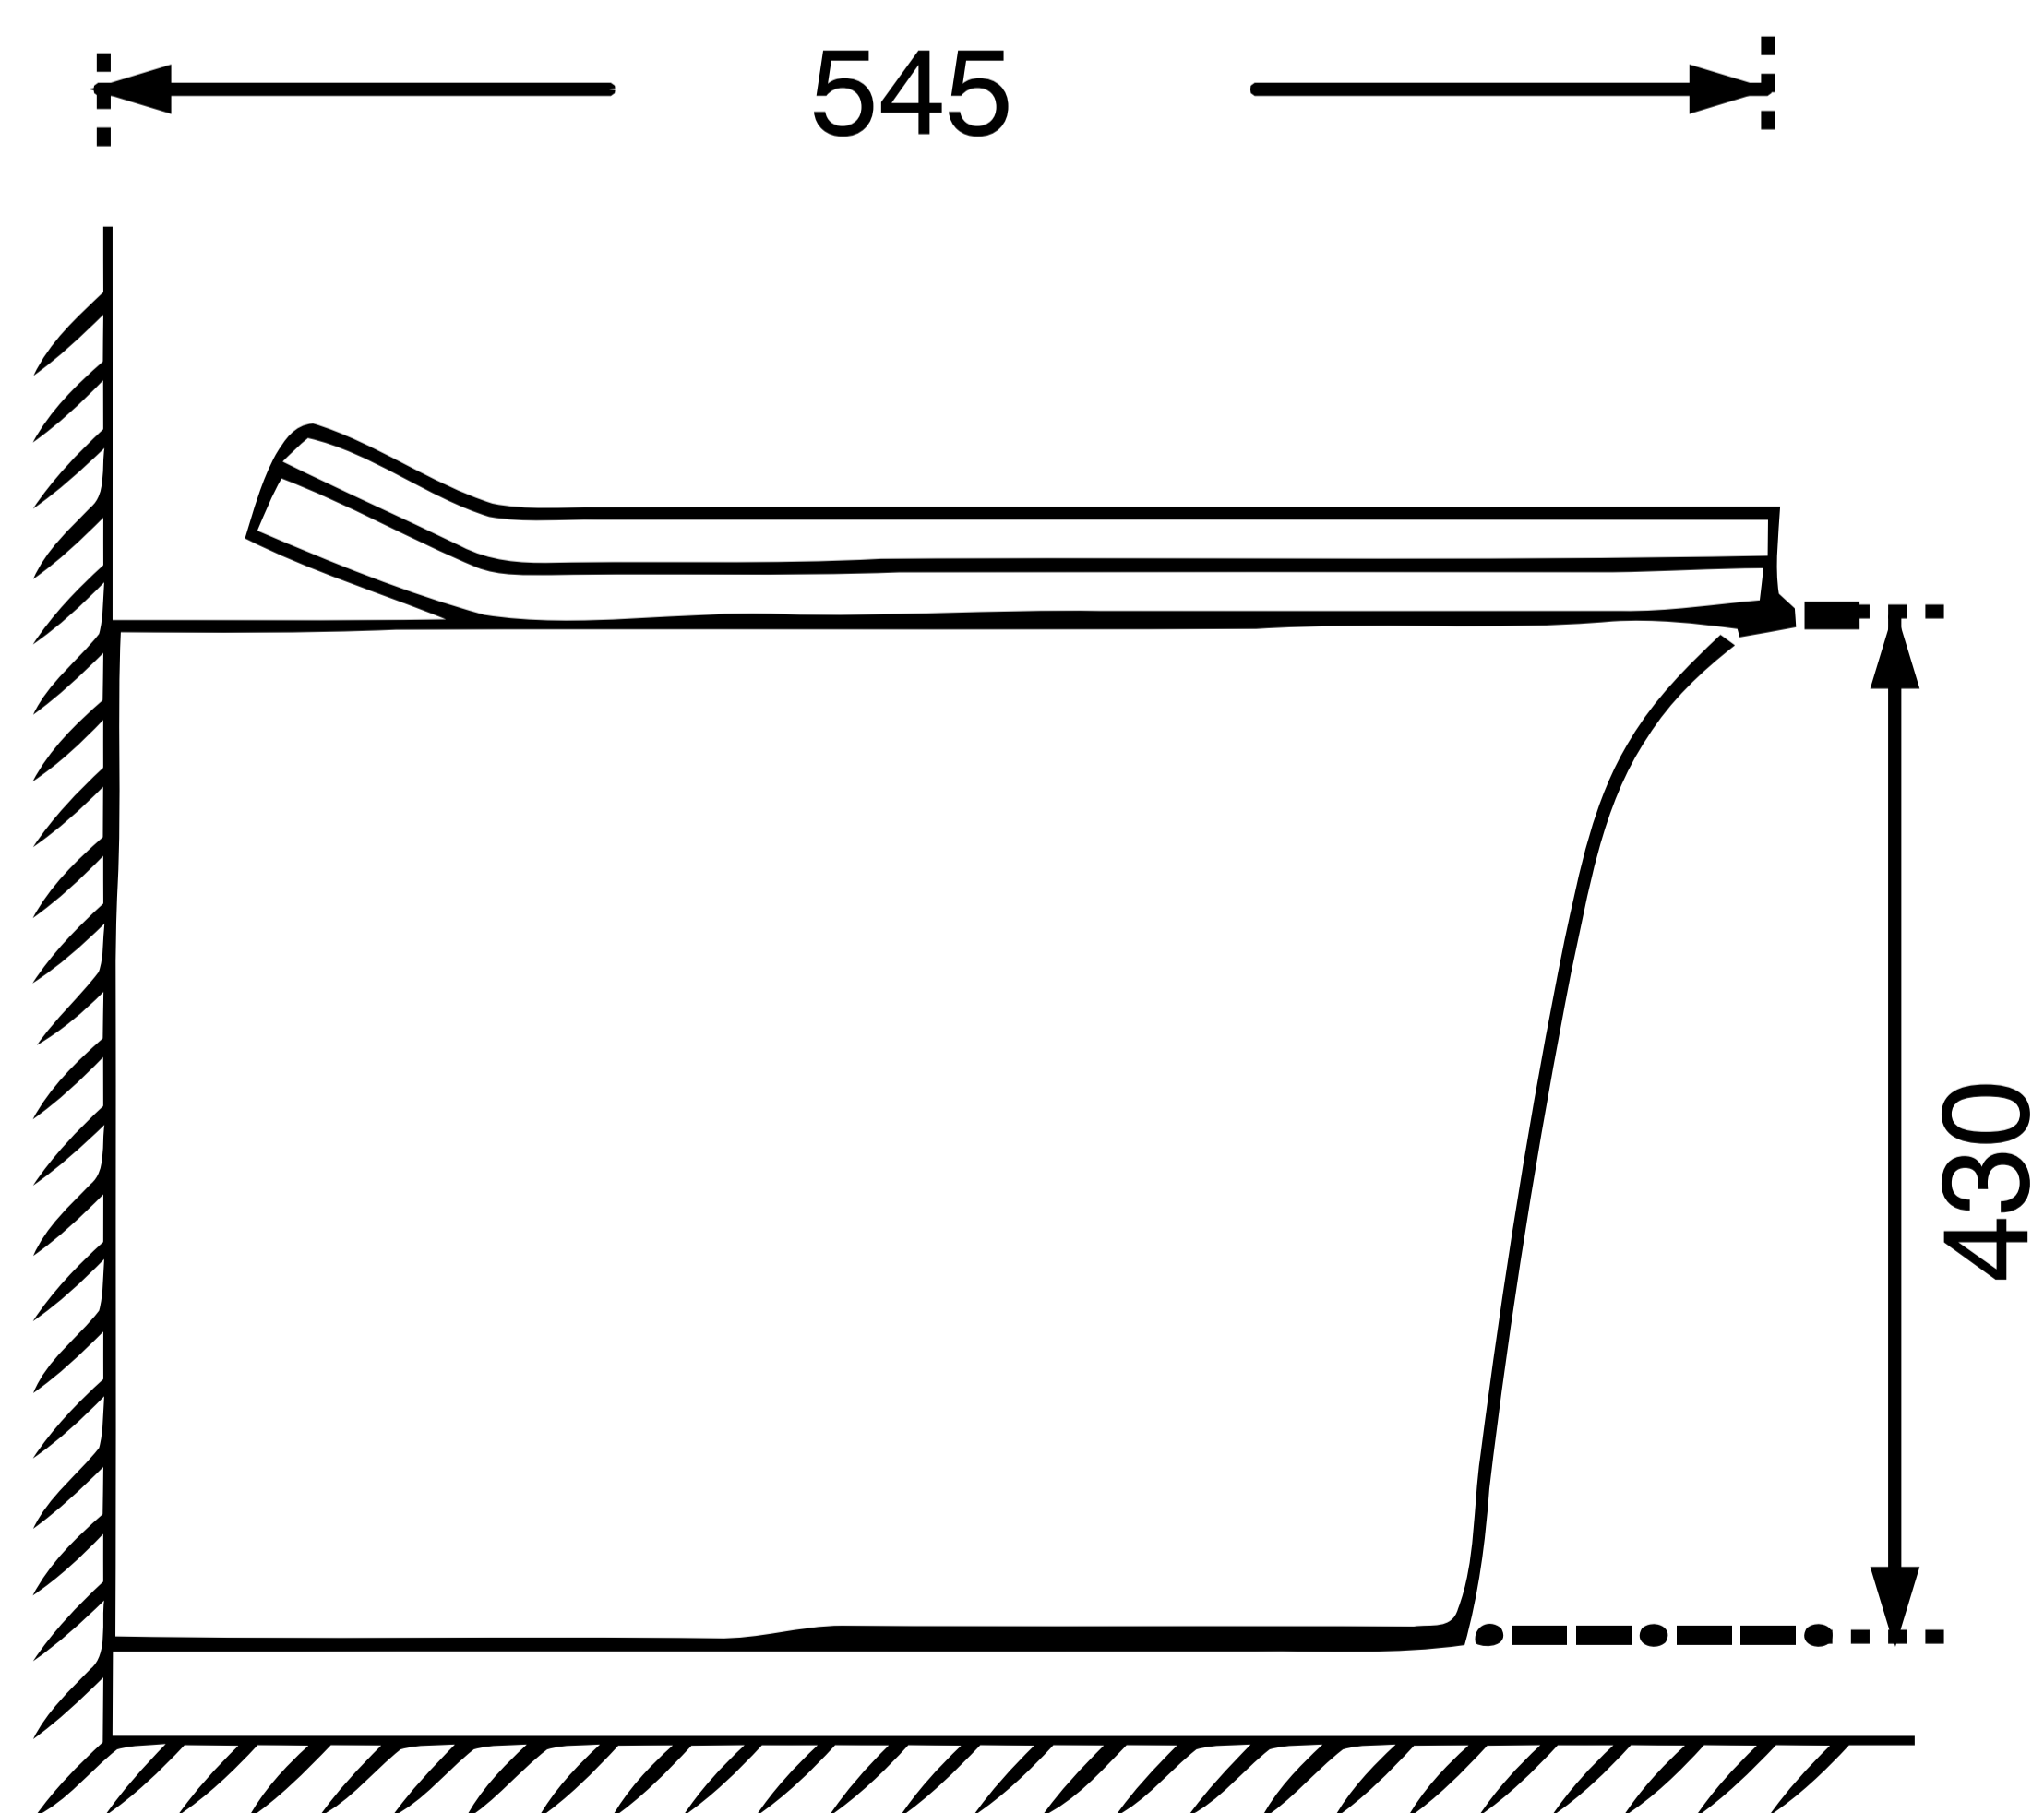

# Rimless WC With Slim UF Seat Cover

Product Code : 1843

## Technical Drawing

All dimension are in **mm**